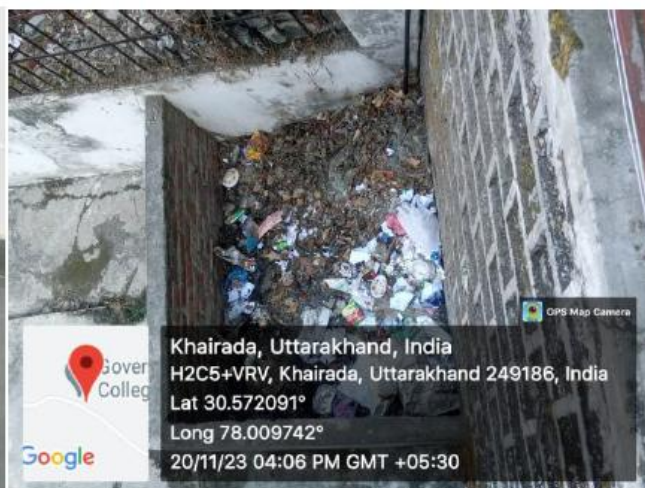

2. Management of the various types of degradable and non-degradable waste

- Wet waste (Biodegradable)
- Dry waste (Non-biodegradable)
- E-waste
- Vermi-Compost pit for bio-degradable waste
- Collection place for Non-biodegradable waste