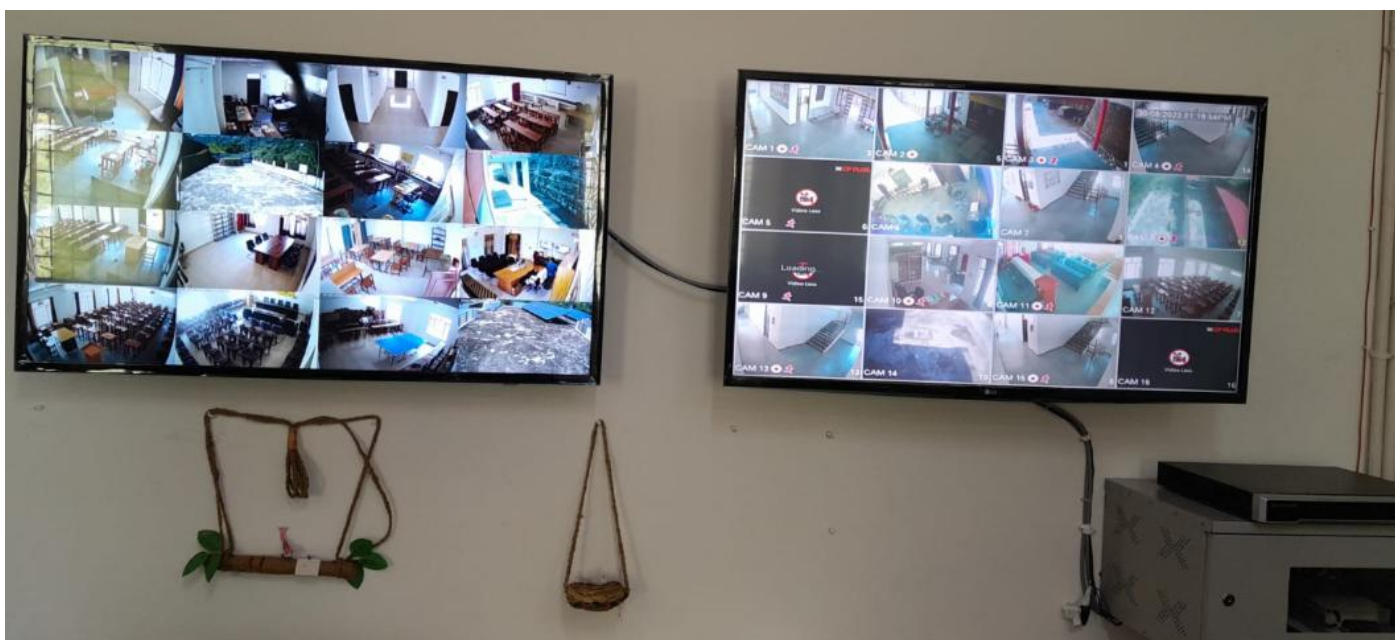

Government Degree College Nainbagh
N. G. Road Nainbagh (Tehri Garhwal)-249186, Uttarakhand
(Affiliated to Sri Dev Suman Uttarakhand University, Badshahithaul, Uttarakhand)
Website: <http://gdcnainbagh.in> Email: principalgdcnainbagh2001@gmail.com

32 CCTV Cameras and two Display screen: