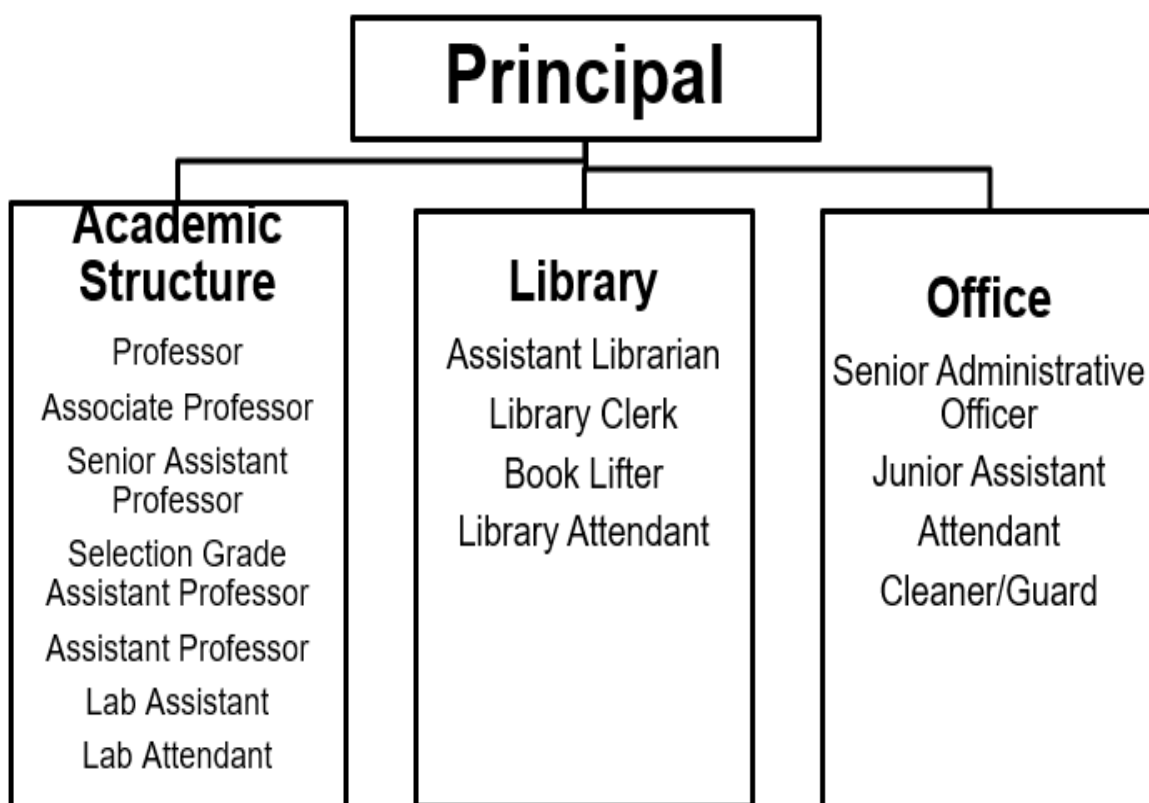

Administrative Set up

Sumita

Principal
Govt. Degree College
Nainbagh (Tehri Garhwal)

Certified that the Governing Structure of the Higher Education Department
Government of Uttarakhand is as follows:

MINISTER OF HIGHER EDUCATION		
SECRETARIAT LEVEL	DIRECTORATE LEVEL	INSTITUTIONAL LEVEL
Secretary Higher Education ↓ Additional Secretary ↓ Joint Secretary ↓ Deputy Secretary ↓ Under Secretary ↓ Section Officer	Director (HOD) ↓ Joint Director ↓ Deputy Director ↓ Assistant Director ↓ Ministerial Staff	Principal ↓ Faculty ↓ Ministerial Staff